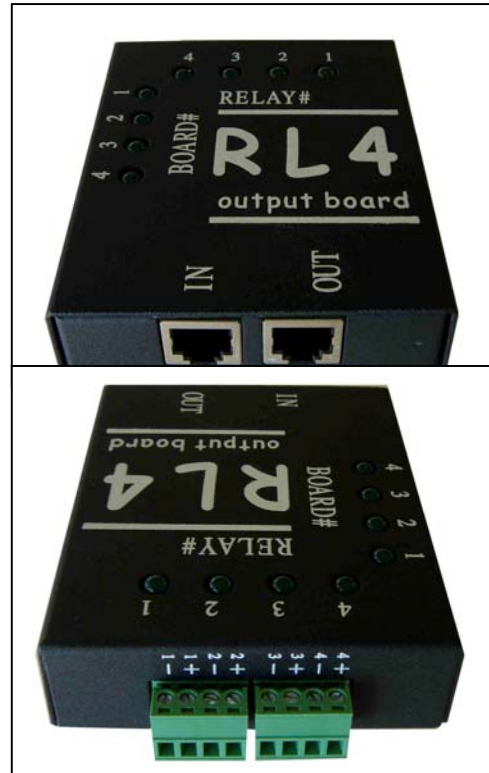

RL4 4 RELAY OUTPUT

Features:

- Connects to SR4 OR MV720p through RS485 port.
- Plays Relay(s) in sync with Audio/Video
- No power supply required.
- Can be connected up to 1000ft from player.
- 4 Relay contact output, up to 1 Amp each.
- Connects up to 4 units for a total of 16 relay output.
- Compact unit size, only 3" W X 4" D X 1"H.

Applications:

- Turn ON/OFF light box or LED Map in sync with audio/video.
- Interface (signal) with other show controller.
- Control light dimmer.
- Turn on/off or Flash push button light.
- Control movement for animated/mechanical characters.